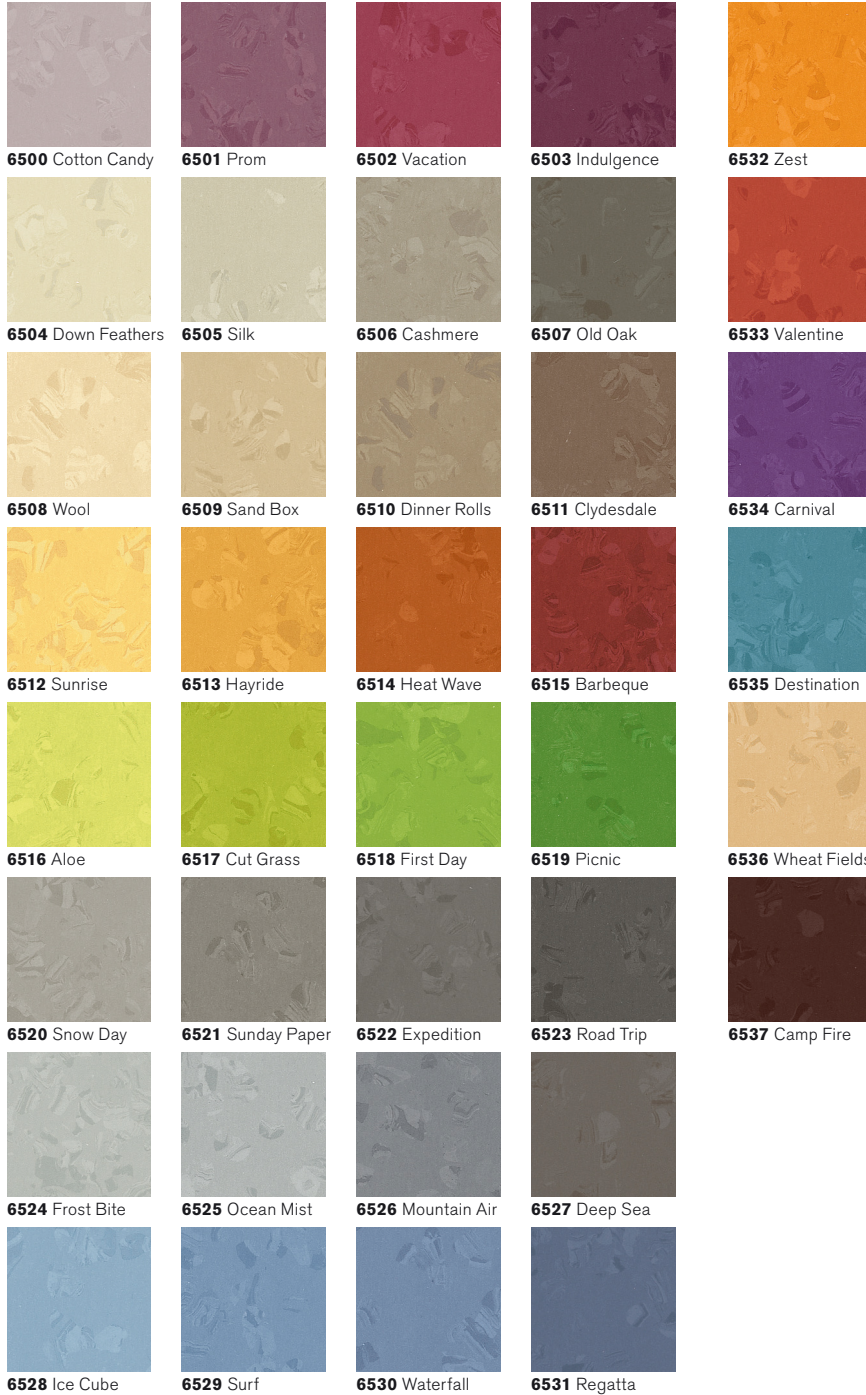

noraplan[®] sentica[™]

noraplan sentica's broad color spectrum was developed with the expertise of leading architects and colorists. The result is an inspiring variety of colors with outstanding brilliance for custom floor designs with a feel-good ambiance.

Rubber sheet and tile flooring in a tone-on-tone design with harmoniously matched color components and a smooth surface for use in heavy traffic areas.

noraplan sentica 2 mm

Art. 1700

15 m x 1.22 m (~49.21 ft x 48 in)

* Not an exact base color match; nora systems' recommendation

** For floor covering thicknesses from 3 to 3.5 mm (~.12 in to .14 in)

- For more detailed information on noraplan sentica and our nora® by Interface® Limited Warranty - Americas visit www.nora.com
- Digital swatches are not completely representative of product colors