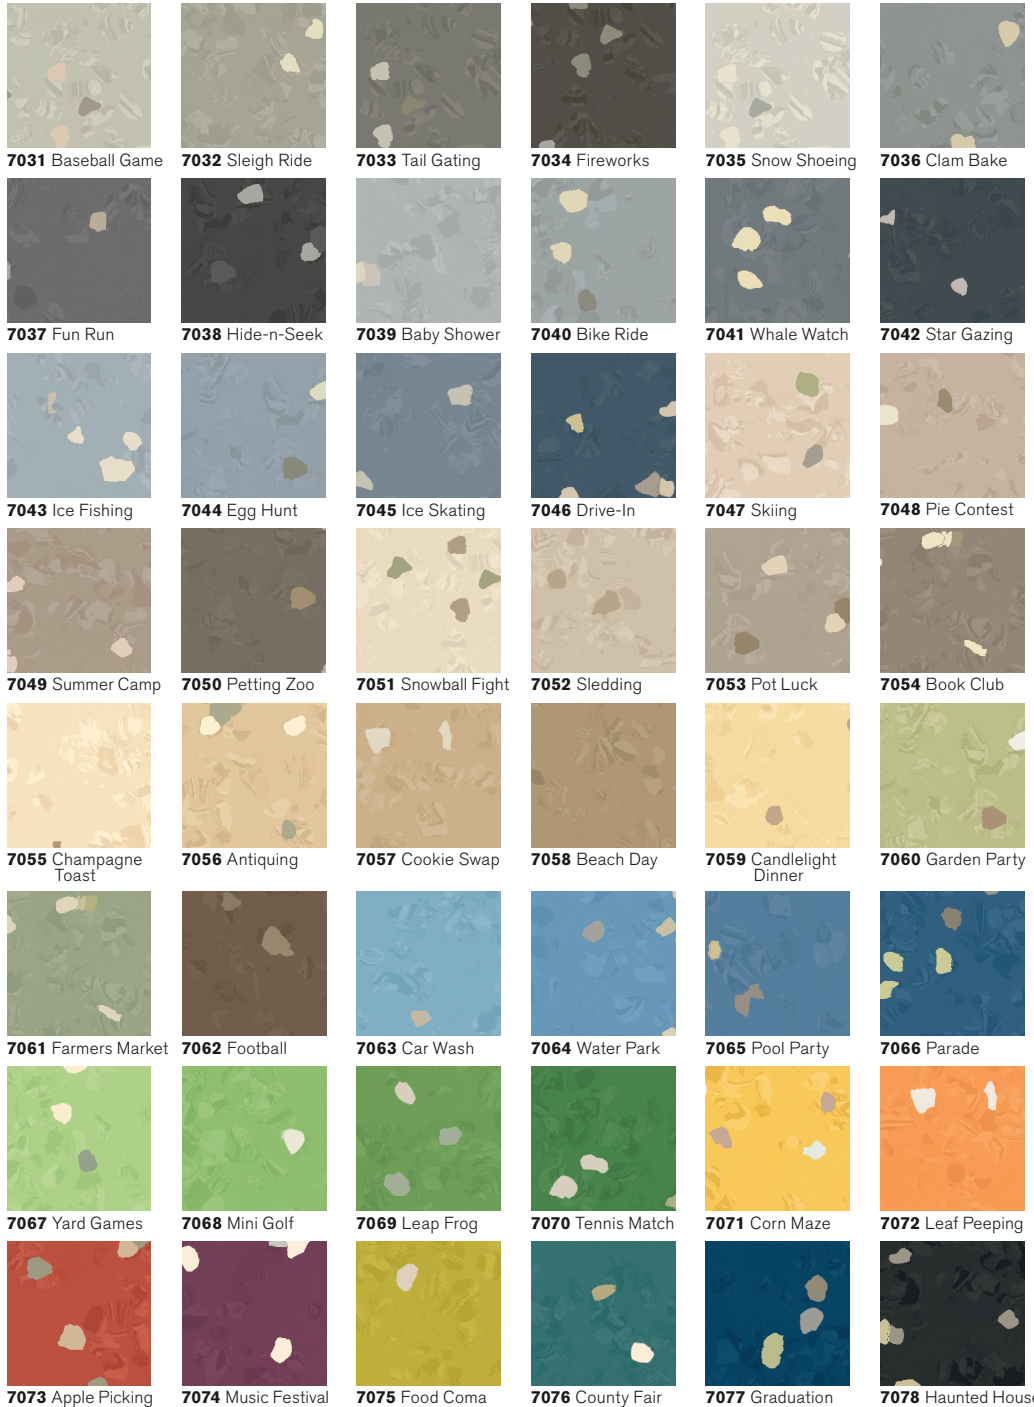

noraplan environcare™

Create calm in your space through the adaptable, multi-purpose design of noraplan environcare. Rubber sheet and tile flooring with a changing base color consisting of three harmoniously matched color components and characteristic granules in a smooth surface for heavy traffic areas.

Art. 2463

610 mm x 610 mm (~24.015 in x 24.015 in)

Errors and omissions excepted.

Accessories

Coordinating accessory color range

Art. 817**
S 3019 D
10 m (~32.81 ft)
TP Rubber, Group 1

Art. 820
4 in coved
Rolls of ~120 LF
TP Rubber, Group 2

* Not an exact base color match; nora systems' recommendation

** For floor covering thicknesses from 3 to 3.5 mm (~.12 in to .14 in)

Accessories (continued)

Coordinating accessory color range

Art. 817**
S 3019 D
10 m (~32.81 ft)
TP Rubber, Group 1

* Not an exact base color match; nora systems' recommendation

** For floor covering thicknesses from 3 to 3.5 mm (~.12 in to .14 in)

- For more detailed information on noraplan environcare and our nora® by Interface® Limited Warranty - Americas visit www.nora.com
- Digital swatches are not completely representative of product colors