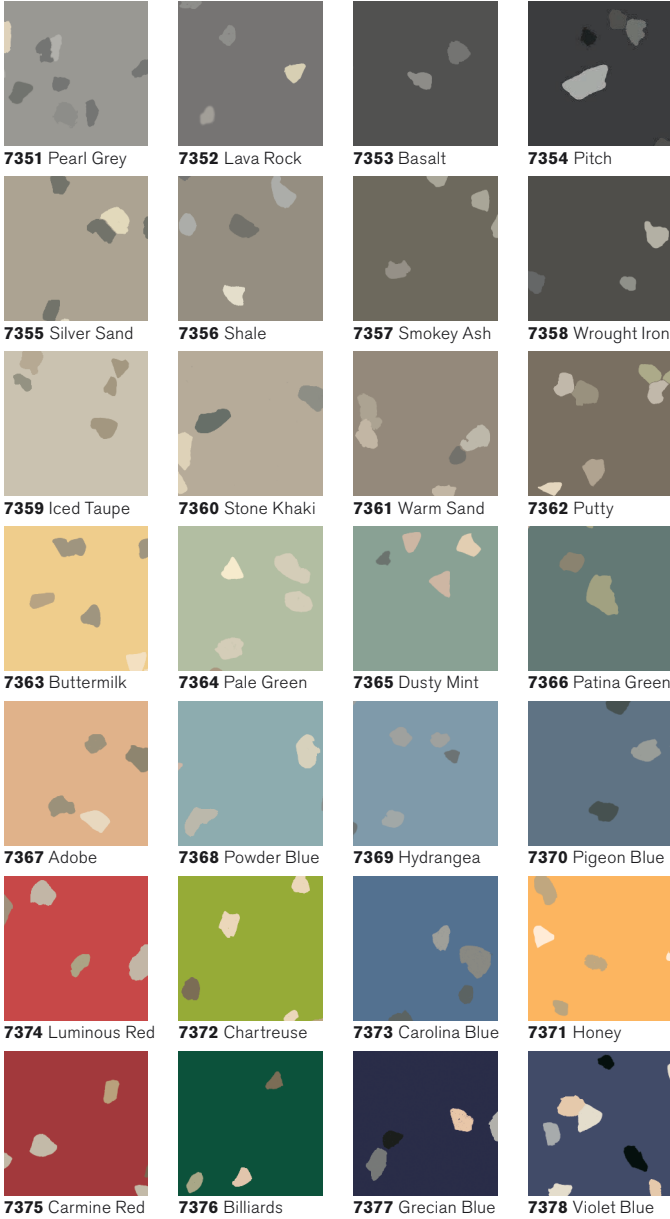

noraplan convia™

The simple, smart flooring solution. Streamlined, purposeful design and the performance of nora® flooring, all at our best value.

A solid base color and dirt-concealing neutral granules with a smooth surface for use in heavy traffic areas.

noraplan convia

Art. 170F

~49.21' x 48" (15.0 m x 1.22 m)

Art. 270F

~24.015" x 24.015" (610 mm x 610 mm)

~2.0 mm

Sheet available as noraplan convia™ nTx™.
Contact your nora Sales Representative
for lead times.