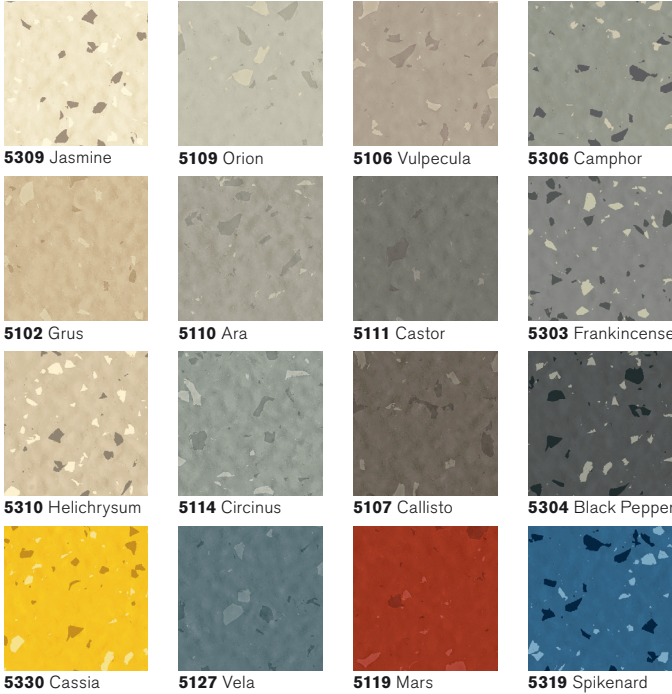

norment® xp™/xp trac™

Today's high-performance workspaces must withstand the demands of daily use while inspiring the next breakthrough. Discover norment® xp™, rubber flooring that supports the world's most advanced jobs, processes and environments. With norment® xp trac™, applications challenged with recurrent wet areas will have the enhanced slip resistance and ultra-durability they need. Both have a high-impact, dense structure that resist the stresses of extreme weight and harsh chemicals, while their streamlined palette complements your high-function designs.

norment xp