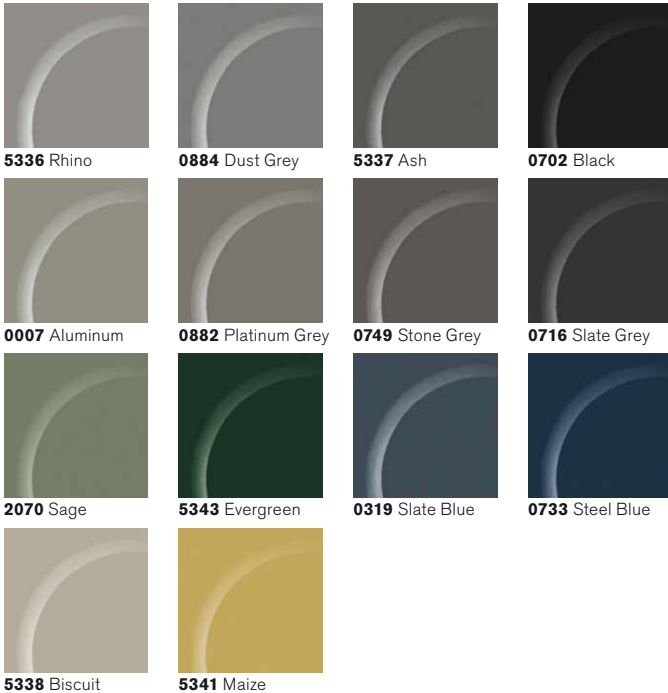

norament® 825 round

From corridors and stairwells to the high-traffic public spaces of museums, sky bridges or airports, norament 825 round offers high performance, a retro design and a crisp, solid color palette worthy of a classic.

norament 825 round tiles are monochrome with a classic round pastille surface for use in heavy traffic areas. Choose from warm and cool neutrals or light to dark accents.

norament 825 round

14

Art. 1902

□ ~19.72" x 19.72" (501 mm x 501 mm)

— ~1.08" (27.5 mm) —   = ~0.5 mm   ≡ ~3.2 mm
— ~2.7 mm —

Errors and omissions excepted.

- For more detailed information on norament 825 round and our nora® by Interface® Product Warranty - Americas visit www.nora.com
- Digital swatches are not completely representative of product colors